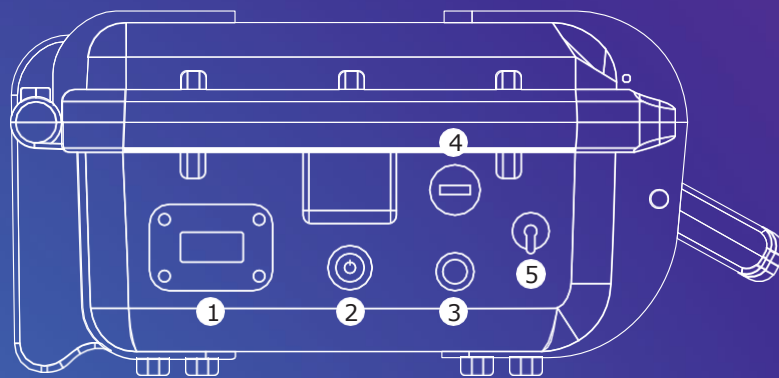

Technical Specifications*:

CPU:	Intel Celeron J1900
RAM:	2GB
Storage:	SSD 1Tb
Network:	Wireless support LTE, 3.5G, Bluetooth MikroTik hAP ac 2.4/5Ghz MikroTik cAP ac 2.4/5Ghz
Power:	14,4V
Battery:	14.4V 10Ah Lithium Ion
Weight:	4700 g
Dimensions:	290x260x140
Cooling:	Passive cooling with internal circulation
Interface:	Service USB 2.0 x1, Battery/System Indicator, 1xEthernet, VGA+ICSP

- ① Information screen
- ② Power-on Button
- ③ Wi-Fi Power-on Button
- ④ USB Port
- ⑤ Charger Port
- ⑥ Service VGA+ICSP Port
- ⑦ Pressure Valve